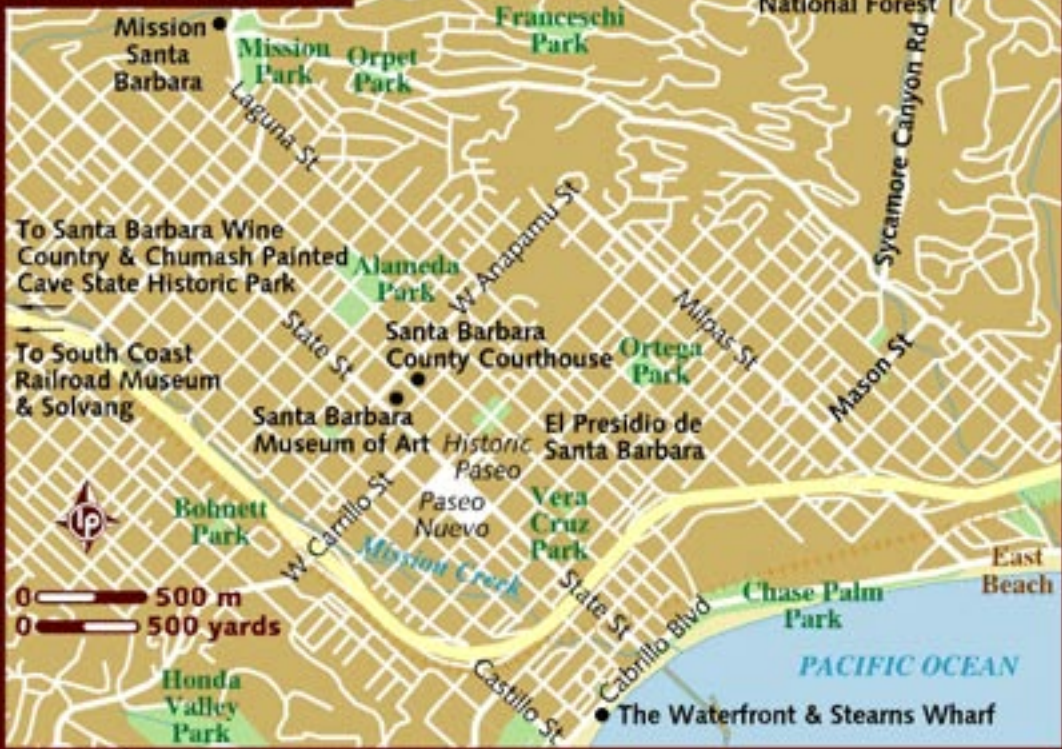

SANTA BARBARA

To Los Padres National Forest

Mission Santa Barbara

Mission Park

Orpet Park

Franceschi Park

To Santa Barbara Wine Country & Chumash Painted Cave State Historic Park

Alameda Park

Santa Barbara County Courthouse

Ortega Park

To South Coast Railroad Museum & Solvang

Santa Barbara Museum of Art

Historic Paseo

El Presidio de Santa Barbara

Bohnett Park

Paseo Nuevo

Vera Cruz Park

0 500 m
0 500 yards

Honda Valley Park

East Beach

PACIFIC OCEAN

The Waterfront & Stearns Wharf